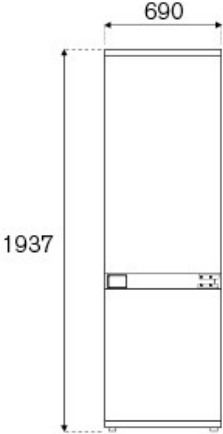

Dimensions

FRONT