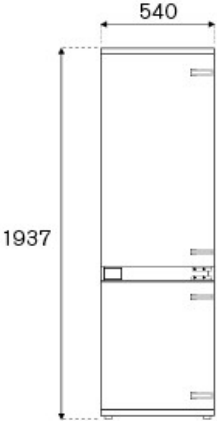

### REF604BBNPTC

This Bertazzoni 60 cm built-in refrigerator has a total capacity of 267 liters. The refrigerator is equipped with 5 shelves, 4 of which with variable height, and 4 door bins with adjustable height, one of which for higher containers. The Fresco Drawer allows you to set an independent temperature, to better preserve your meat and fish.

### General features

---

Size	60 cm
Total volume	267 L
Cooling system	Total No Frost
User interface	internal digital LED touch interface
Display functions	Super cool, super freeze, eco mode, vacation mode
Lighting	backlit LED panel
Open door alarm	yes
Door finishing	panel ready
Cabinet finishing	plastic white
Refrigerator net capacity	200 L
Refrigerator shelves	4 height-adjustable + 1 stationary
Refrigerator drawers	1 + 1 fresco drawer with separate temperature and humidity control
Bins	3 height-adjustable bins + 1 gallon-sized bin
Freezer net capacity	67 L
Freezer drawers	3
Sound rating	41 dbA

# Dimensions

---

FRONT

TOP