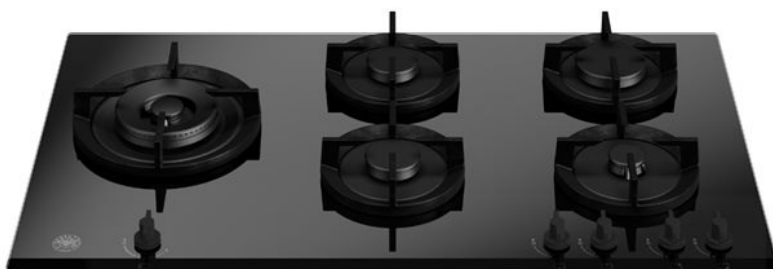

## 90 cm gas on glass hob with lateral wok Modern Series

### **P905LMDGNE**

Designed for precise and safe cooking, this Bertazzoni Modern Series 90cm gas hob features five matt black monobloc burners and is finished in black glass. A lateral 5kW dual wok burner adds another level of versatility to your cooking. Along with the single cast iron pan support, metal control knobs complete the look. Along with the single cast iron pan support, black soft touch knobs complete the look.

### Worktop

---

Size	90 cm
Number of gas zones	5
Worktop type	gas
Worktop design	tempered glass
Worktop controls	knobs
Knobs	black soft touch
Burners type and caps	matt black mono-block
Pan supports	cast iron
Flame failure device	yes
Ignition	yes