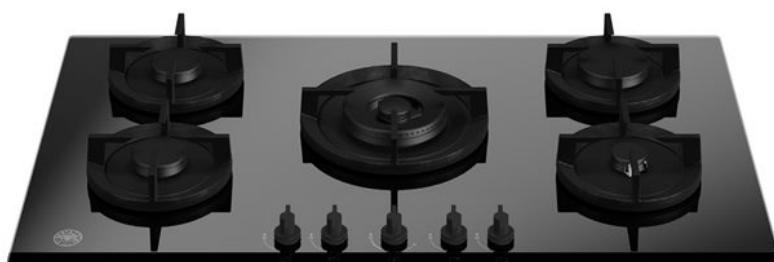

## 90 cm gas on glass hob with central wok Modern Series

### **P905CMODGNE**

This Bertazzoni Modern Series 90cm gas hob is finished in stylish black glass. With five matt black monobloc burners and accurate black soft-touch control knobs, it makes cooking simple, versatile and precise. A central 5kW dual wok ring gives you even more choices. The single cast iron pan support is both solid and secure for safe use.

### Worktop

---

Size	90 cm
Number of gas zones	5
Worktop type	gas
Worktop design	tempered glass
Worktop controls	knobs
Knobs	black soft touch
Burners type and caps	matt black mono-block
Pan supports	cast iron
Flame failure device	yes
Ignition	yes