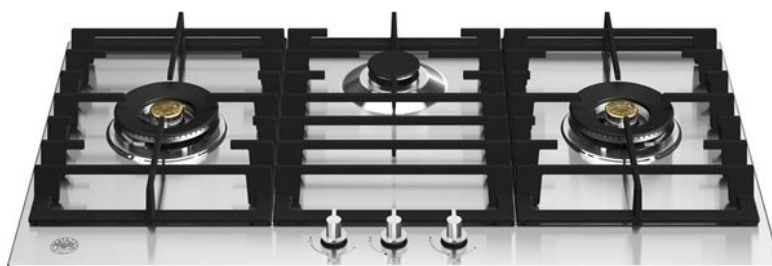

## 90 cm Gas hob, 3 burners Modern Series

### **P903BMODX**

This Bertazzoni Professional Series 90cm gas hob is finished in stainless steel. With three brass burners and accurate metal control knobs, it makes cooking simple, versatile and precise. Two dual woks 5kW ring add another dimension to your cooking. The cast iron pan support is solid and secure for safe use. Available in stainless steel.

### Worktop

---

Size	90 cm
Number of gas zones	3
Worktop type	gas
Worktop design	stainless steel low edge
Worktop controls	knobs
Knobs	metal coated
Burners type and caps	aluminum
Pan supports	cast iron
Flame failure device	yes
Ignition	yes