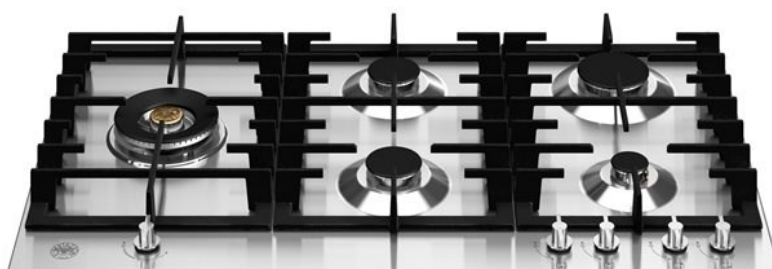

90 cm Gas hob with lateral dual wok Modern Series

P905LMODX

This Bertazzoni Modern Series 90cm gas hob features five aluminium burners and accurate metal control knobs to make cooking simple and precise. A lateral 5kW wok ring offers added versatility. The cast iron pan support is solid and secure for safe use. Finished in stainless steel it is also available in black enamel.

[Guarda online](#)

Specifications

Features

Worktop

| | |
|-----------------------|--------------------------|
| Size | 90 cm |
| Number of gas zones | 5 |
| Worktop type | gas |
| Worktop design | stainless steel low edge |
| Worktop controls | knobs |
| Knobs | metal coated |
| Burners type and caps | aluminum |
| Pan supports | cast iron |
| Flame failure device | yes |
| Ignition | yes |

Cooking zones

| | |
|------------|-------------------|
| Dual wok | 0.48 kW - 5 kW |
| Rapid | 1.05 kW - 3 kW |
| Semi-rapid | 0.60 kW - 1.75 kW |
| Auxiliary | 0.48 kW - 1 kW |

Technical specifications