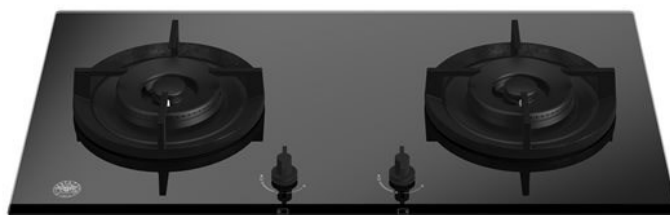

78cm gas on glass hob, layout Asia Modern Series

P782BMODGNE

This Bertazzoni Modern Series 78cm gas hob is finished in stylish black glass. With two matt black monobloc burners and accurate metal control knobs, it makes cooking simple, versatile and precise. The 5 kW wok rings give you even more choices. The single cast iron pan support is both solid and secure for safe use.

[Guarda online](#)

Specifications

Features

Worktop

| | |
|-----------------------|-----------------------|
| Size | 78 cm |
| Number of gas zones | 2 |
| Worktop type | gas |
| Worktop design | tempered glass |
| Worktop controls | knobs |
| Knobs | solid metal |
| Burners type and caps | matt black mono-block |
| Pan supports | cast iron |
| Flame failure device | yes |
| Ignition | yes |