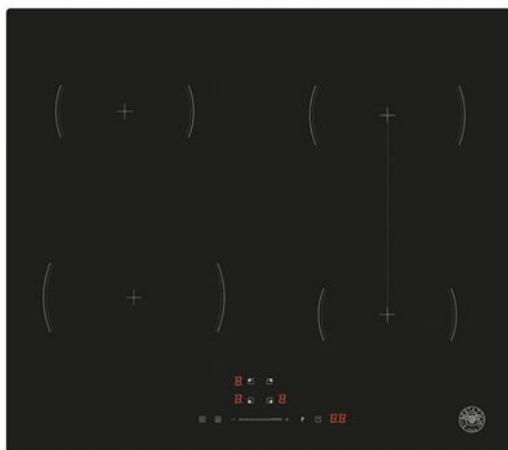

### **P60411B26NV**

This 60cm induction hob is equipped with 4 induction areas. There are 9 power levels, plus a booster for each area that allows even faster cooking. A single practical slider for all cooking zones allows you to easily set the cooking parameters. The automatic timer for each zone guarantees maximum cooking flexibility while the End of Cooking function automatically switches off the hob.