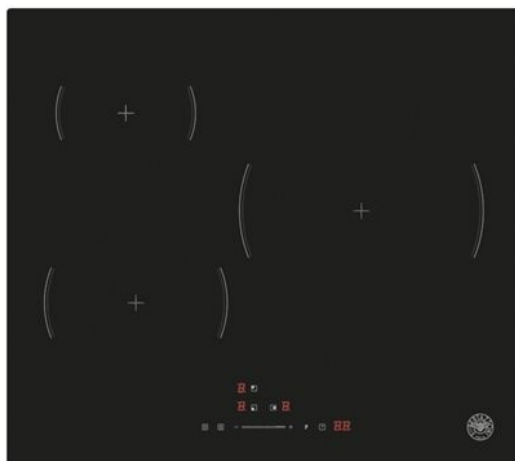

### P603I30NV

This 60 cm induction hob is equipped with 3 induction areas. A practical touch slider for all cooking zones allows you to easily set the cooking parameters. There are 9 power levels, plus a booster for each area that allows even faster cooking. The automatic timer for each zone guarantees maximum cooking flexibility while the End of Cooking function automatically switches off the hob.