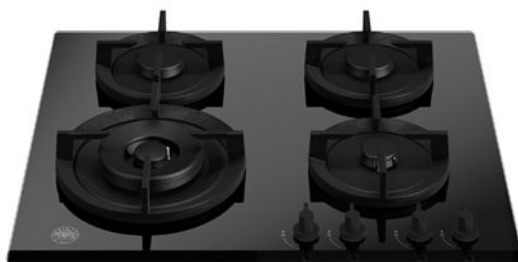

## 60cm gas on glass hob with lateral wok Modern Series

### **P604LMDGNE**

Designed for precise, versatile and safe cooking, this Bertazzoni Modern Series 60cm gas hob features four matt black monobloc burners and is finished in black glass. A 4kW wok burner adds another level of versatility to your cooking. Along with the single cast iron pan support, black soft touch knobs complete the look.

### Worktop

---

Size	60 cm
Number of gas zones	4
Worktop type	gas
Worktop design	tempered glass
Worktop controls	knobs
Knobs	black soft touch
Burners type and caps	matt black mono-block
Pan supports	cast iron
Flame failure device	yes
Ignition	yes