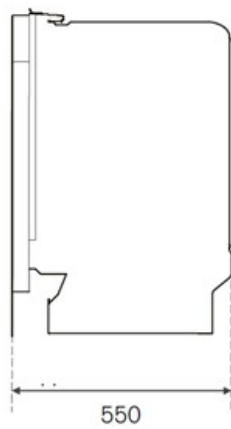

### General features

|                 |  |
|-----------------|--|
| Size            | 60 cm  |
| Place setting   | 13   |
| User interface  | electronic touch control with LED screen on the door |
| Spray arms      | 3  |
| Number of racks | 2  |
| Programs        | 4 (Daily quick,eco,intense,quick 30')                |
| Functions       | 2 (Delay start,half load)                            |

## Dimensions

**SIDE**

**FRONT**