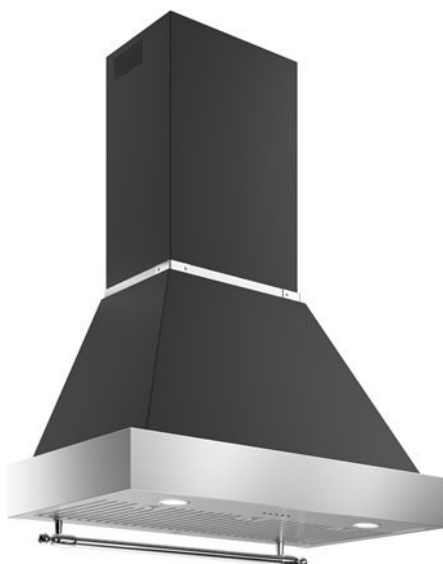

90 cm wall Mount, 1 motor Heritage Series

K90HERTX+KC36HERTNE

Perfectly harmonized with the 90 cm Heritage Series design, this stainless steel hood is equipped with steel baffle filters. This hood is equipped with 4 settings extraction levels, including booster. Two LED lights give bright worktop illumination.

The hood chimney is height adjustable.

Recirculation kit option available.

[Guarda online](#)

Specifications

Features

General features

Size	90 cm
Hood type	wallmount
Hood control	electronic with buttons
Duct cover	included
Motor	1
Speed	4
Filters type	baffle stainless steel
Lights	2 LED
Hood finishing	stainless steel
Timer	yes
Sound rating	70 dBA
Output air extraction (m ³ /h)	752 m3h