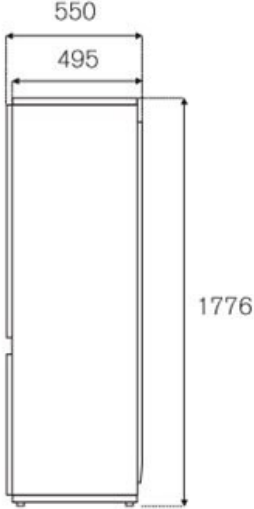

Dimensions

SIDE