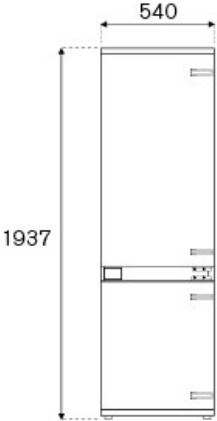

Dimensions

FRONT