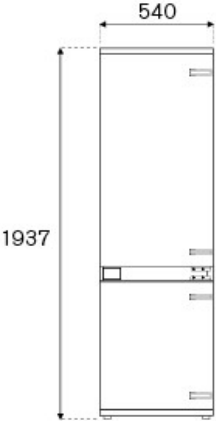

### REF604BBNPTC

This Bertazzoni 60 cm built-in refrigerator has a total capacity of 267 liters. The refrigerator is equipped with 5 shelves, 4 of which with variable height, and 4 door bins with adjustable height, one of which for higher containers. The Fresco Drawer allows you to set an independent temperature, to better preserve your meat and fish.

### General features

---

Size	60 cm
Total volume	267 L
Cooling system	Total No Frost
User interface	internal digital LED touch interface
Display functions	Super cool, super freeze, eco mode, vacation mode
Lighting	backlit LED panel
Open door alarm	yes
Door finishing	panel ready
Cabinet finishing	plastic white
Refrigerator net capacity	200 L
Refrigerator shelves	4 height-adjustable + 1 stationary
Refrigerator drawers	1 + 1 fresco drawer with separate temperature and humidity control
Bins	3 height-adjustable bins + 1 gallon-sized bin
Freezer net capacity	67 L
Freezer drawers	3
Sound rating	41 dbA

# Dimensions

---

**FRONT**

**TOP**